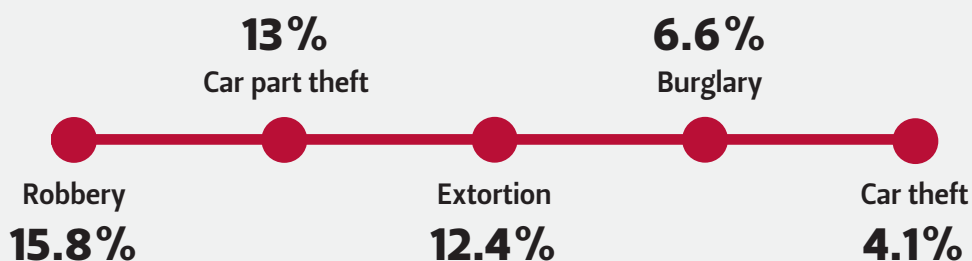

Most common crimes by household

Policy Recommendations

- Develop and enforce legislation to prevent access to guns
- Increase surveillance of streets and public transportation
- Work with grassroots organizations to identify areas that require police attention to reduce extortion and theft

Source
2018 National Institute of Statistics and Geography (INEGI), National Survey of Urban Public Security (Encuesta Nacional de Seguridad Pública Urbana, ENSU), December 2018, <https://www.inegi.org.mx/programas/ensu/>

méxico center

Rice University's Baker Institute for Public Policy