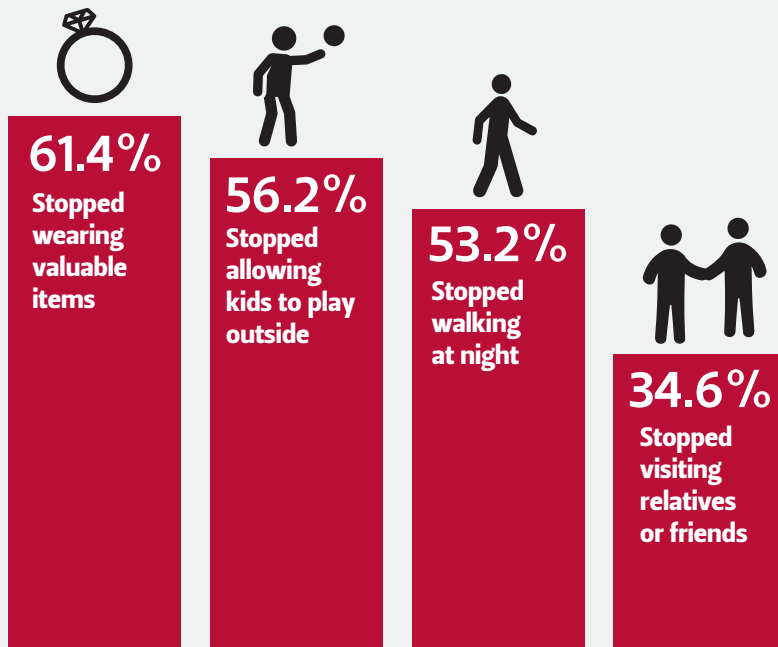

# How does crime affect daily life in Mexico?

PUBLIC SAFETY  
& SECURITY

From clothing choices to family activities, crime is transforming daily life in Mexico.

of households had at least one victim of crime

## Most common crimes by household