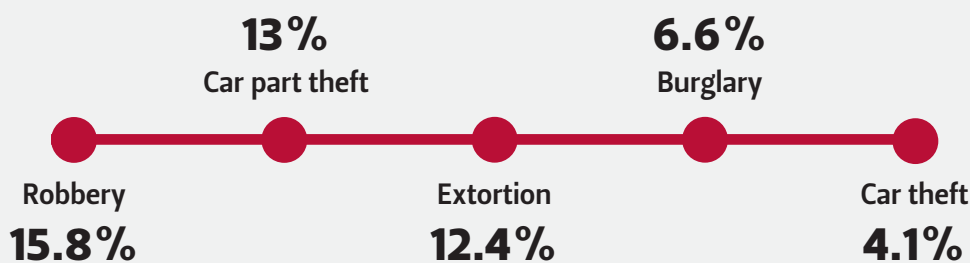

How does crime affect daily life in Mexico?

PUBLIC SAFETY
& SECURITY

From clothing choices to family activities, crime is transforming daily life in Mexico.

of households had at least one victim of crime

December 2018

Most common crimes by household

Policy Recommendations

- Develop and enforce legislation to prevent access to guns
- Increase surveillance of streets and public transportation
- Work with grassroots organizations to identify areas that require police attention to reduce extortion and theft