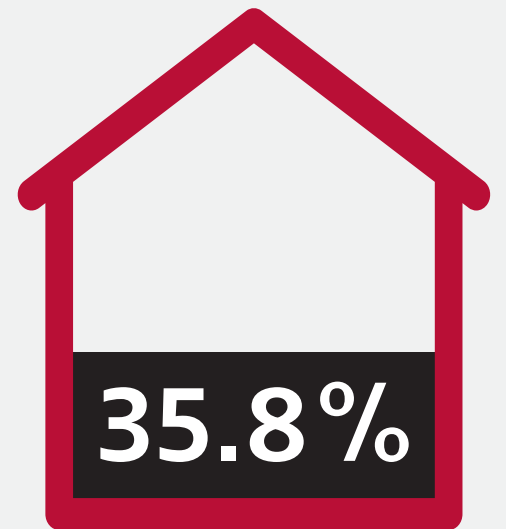

How does crime affect daily life in Mexico?

PUBLIC SAFETY
& SECURITY

From clothing choices to family activities, crime is transforming daily life in Mexico.

of households had at least one victim of crime