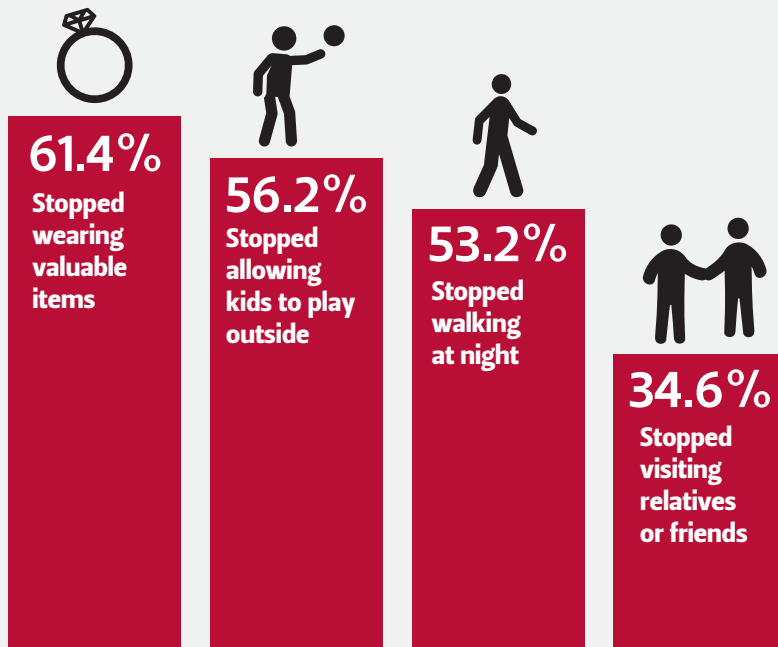

How does crime affect daily life in Mexico?

PUBLIC SAFETY
& SECURITY

From clothing choices to family activities, crime is transforming daily life in Mexico.

of households had at least one victim of crime

December 2018

Most common crimes by household

Policy Recommendations

- Develop and enforce legislation to prevent access to guns
- Increase surveillance of streets and public transportation
- Work with grassroots organizations to identify areas that require police attention to reduce extortion and theft

méxico center

Rice University's Baker Institute for Public Policy