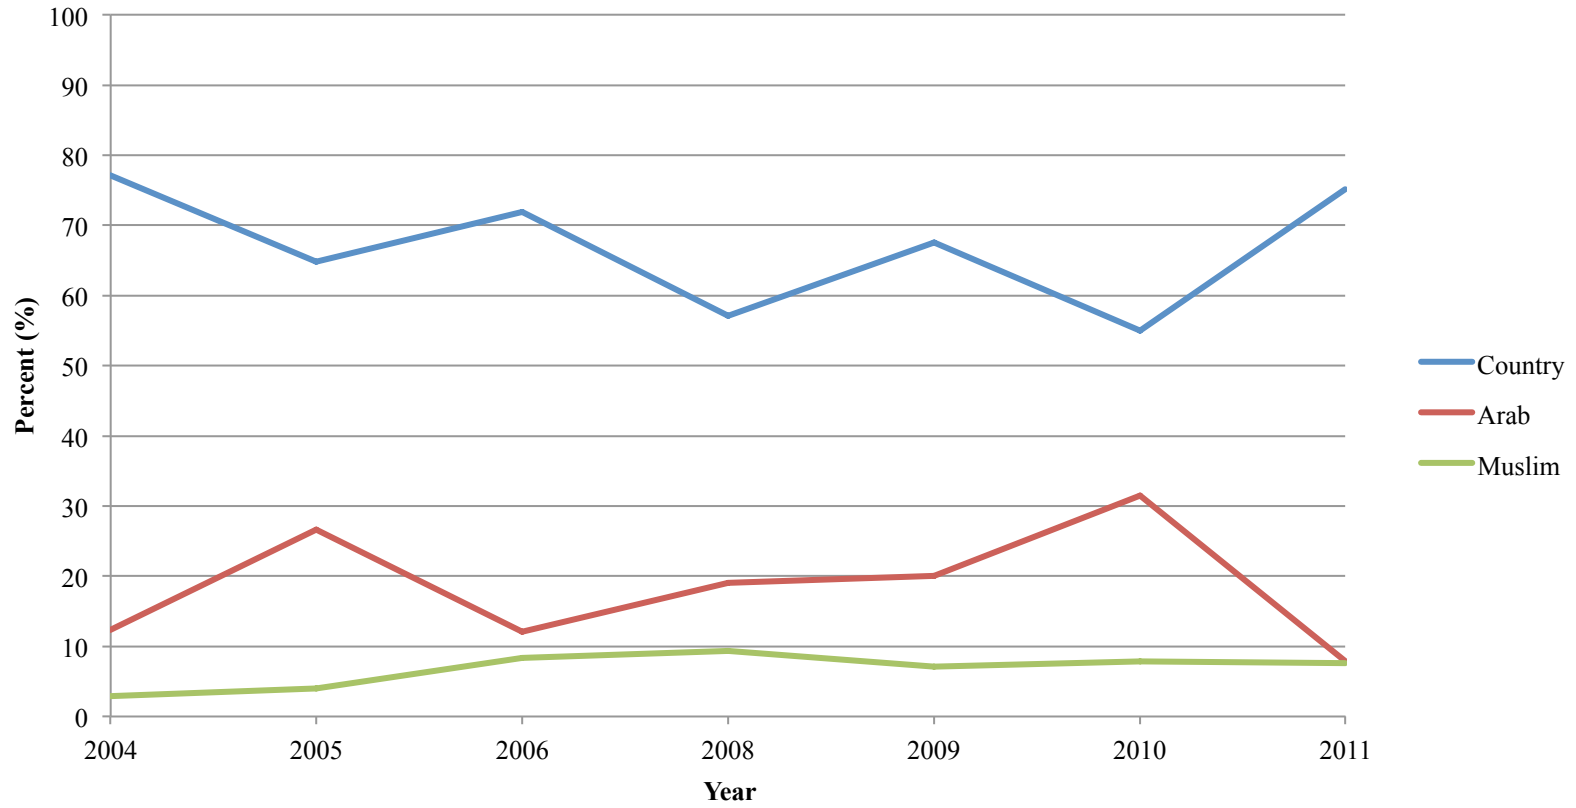

Identity Change, 2004-2011

1st Identity Change in Saudi Arabia, 2004-2011

1st+2nd Identity Change in Saudi Arabia, 2004-2011

1st Identity Change in Egypt, 2004-2011

1st + 2nd Identity Change in Egypt, 2004-2011

1st Identity Change in Lebanon, 2004-2011

1st+2nd Identity Change in Lebanon, 2004-2011

ARAB ISRAELI IDENTITY - 2011

As a Palestinian As an Israeli As an Arab As a Muslim As a Christian As a Druz As a citizen of the world - cosmopolitan Not sure