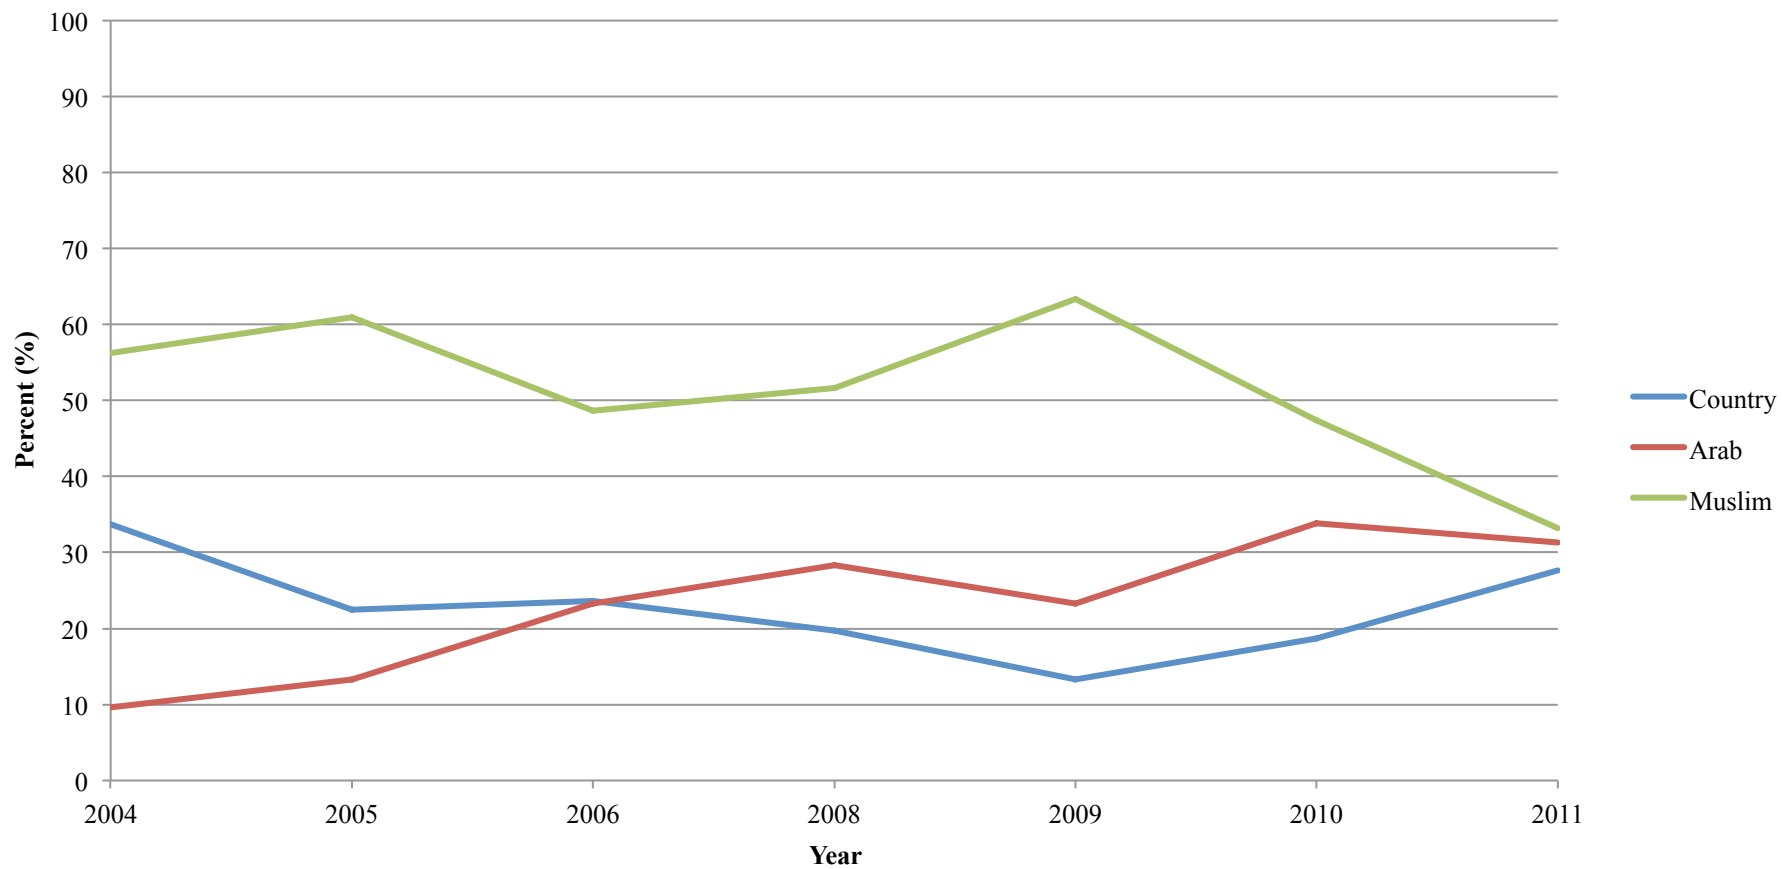

Identity Change, 2004-2011

1st Identity Change in Saudi Arabia, 2004-2011

1st+2nd Identity Change in Saudi Arabia, 2004-2011

1st Identity Change in Egypt, 2004-2011

1st + 2nd Identity Change in Egypt, 2004-2011

1st Identity Change in Lebanon, 2004-2011

1st+2nd Identity Change in Lebanon, 2004-2011

ARAB ISRAELI IDENTITY - 2011

As a Palestinian As an Israeli As an Arab As a Muslim As a Christian As a Druz As a citizen of the world - cosmopolitan Not sure