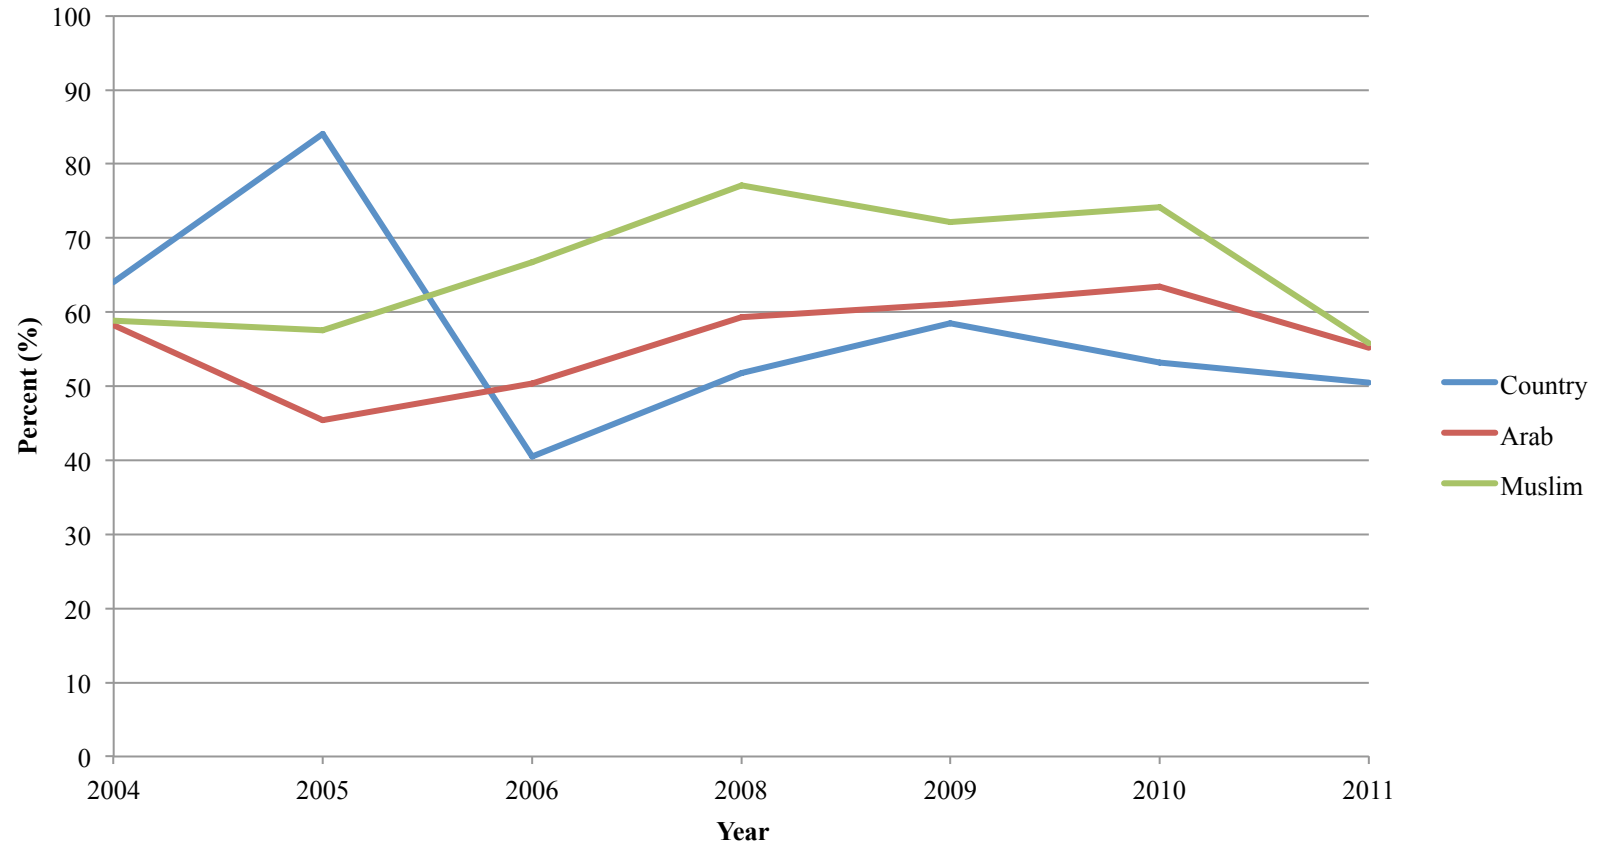

Identity Change, 2004-2011

1st Identity Change in Saudi Arabia, 2004-2011

1st+2nd Identity Change in Saudi Arabia, 2004-2011

1st Identity Change in Egypt, 2004-2011

1st + 2nd Identity Change in Egypt, 2004-2011

1st Identity Change in Lebanon, 2004-2011

1st+2nd Identity Change in Lebanon, 2004-2011

ARAB ISRAELI IDENTITY - 2011

As a Palestinian As an Israeli As an Arab As a Muslim As a Christian As a Druz As a citizen of the world - cosmopolitan Not sure