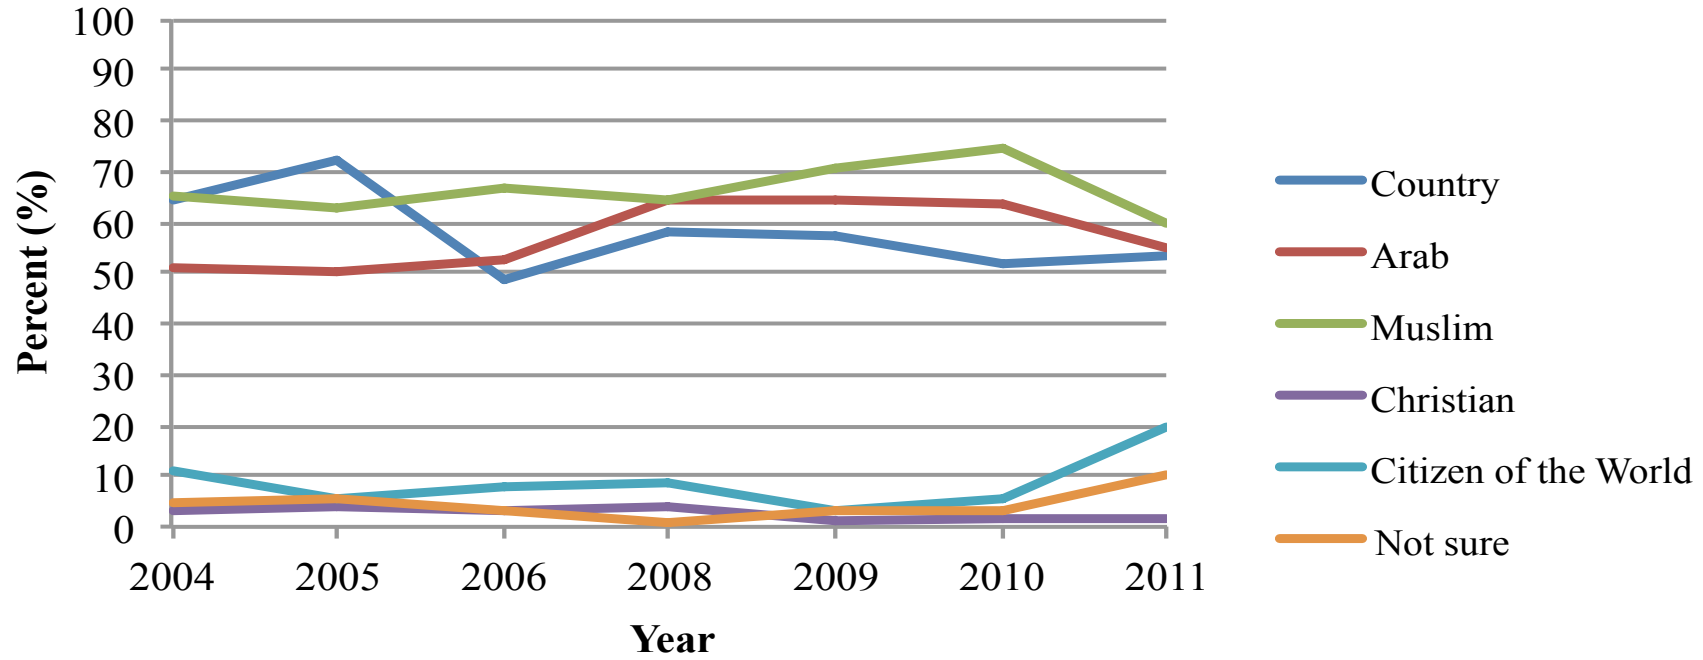

Identity Change, 2004-2011

1st Identity Change in Saudi Arabia, 2004-2011

1st+2nd Identity Change in Saudi Arabia, 2004-2011

1st Identity Change in Egypt, 2004-2011

1st + 2nd Identity Change in Egypt, 2004-2011

1st Identity Change in Lebanon, 2004-2011

1st+2nd Identity Change in Lebanon, 2004-2011

ARAB ISRAELI IDENTITY - 2011

As a Palestinian As an Israeli As an Arab As a Muslim As a Christian As a Druz As a citizen of the world - cosmopolitan Not sure