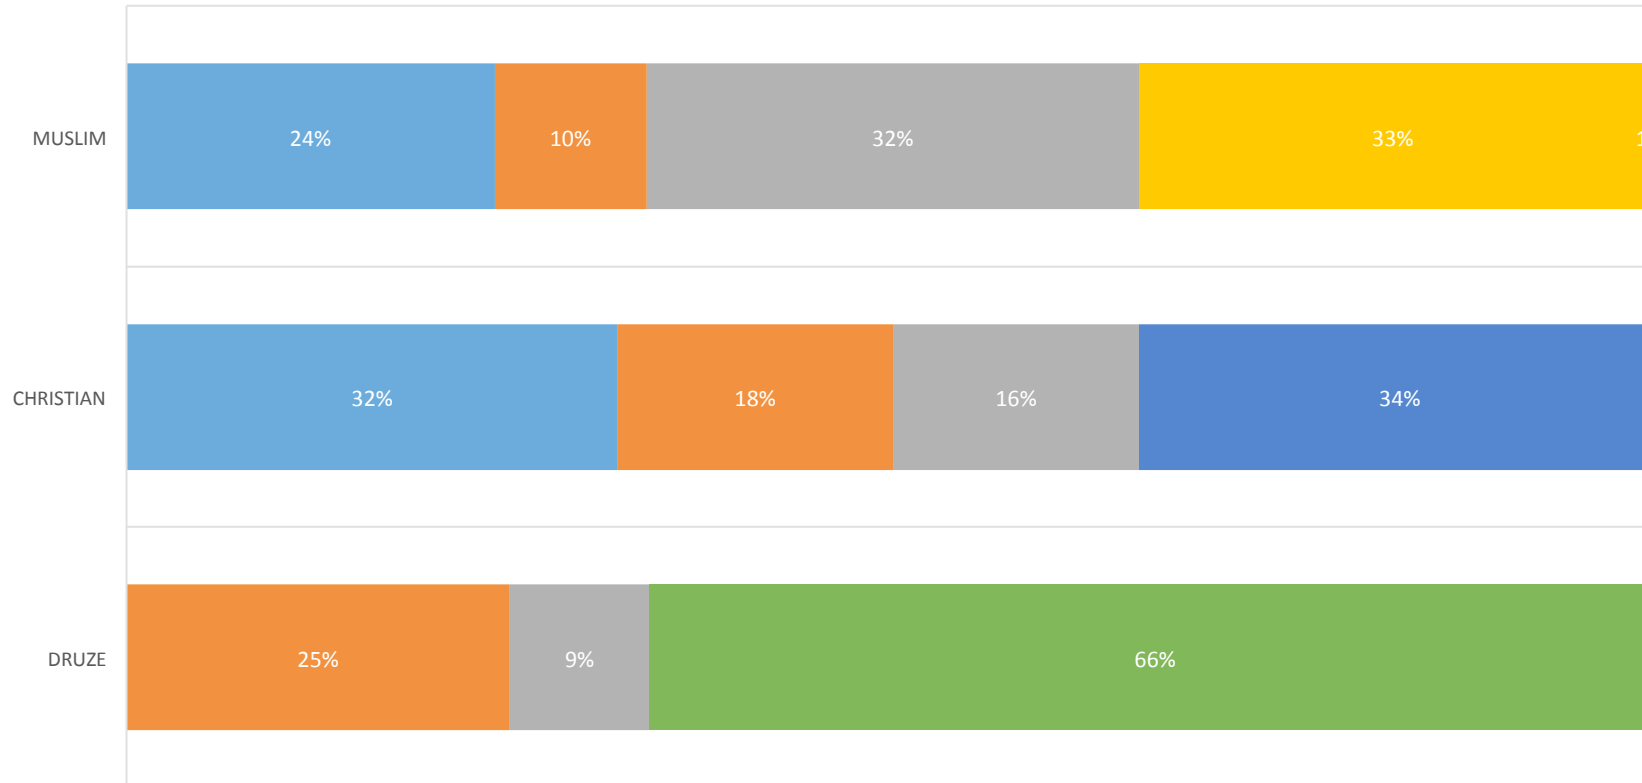

1st Identity Change in Lebanon, 2004-2011

1st+2nd Identity Change in Lebanon, 2004-2011

ARAB ISRAELI IDENTITY - 2011

As a Palestinian As an Israeli As an Arab As a Muslim As a Christian As a Druz As a citizen of the world - cosmopolitan Not sure